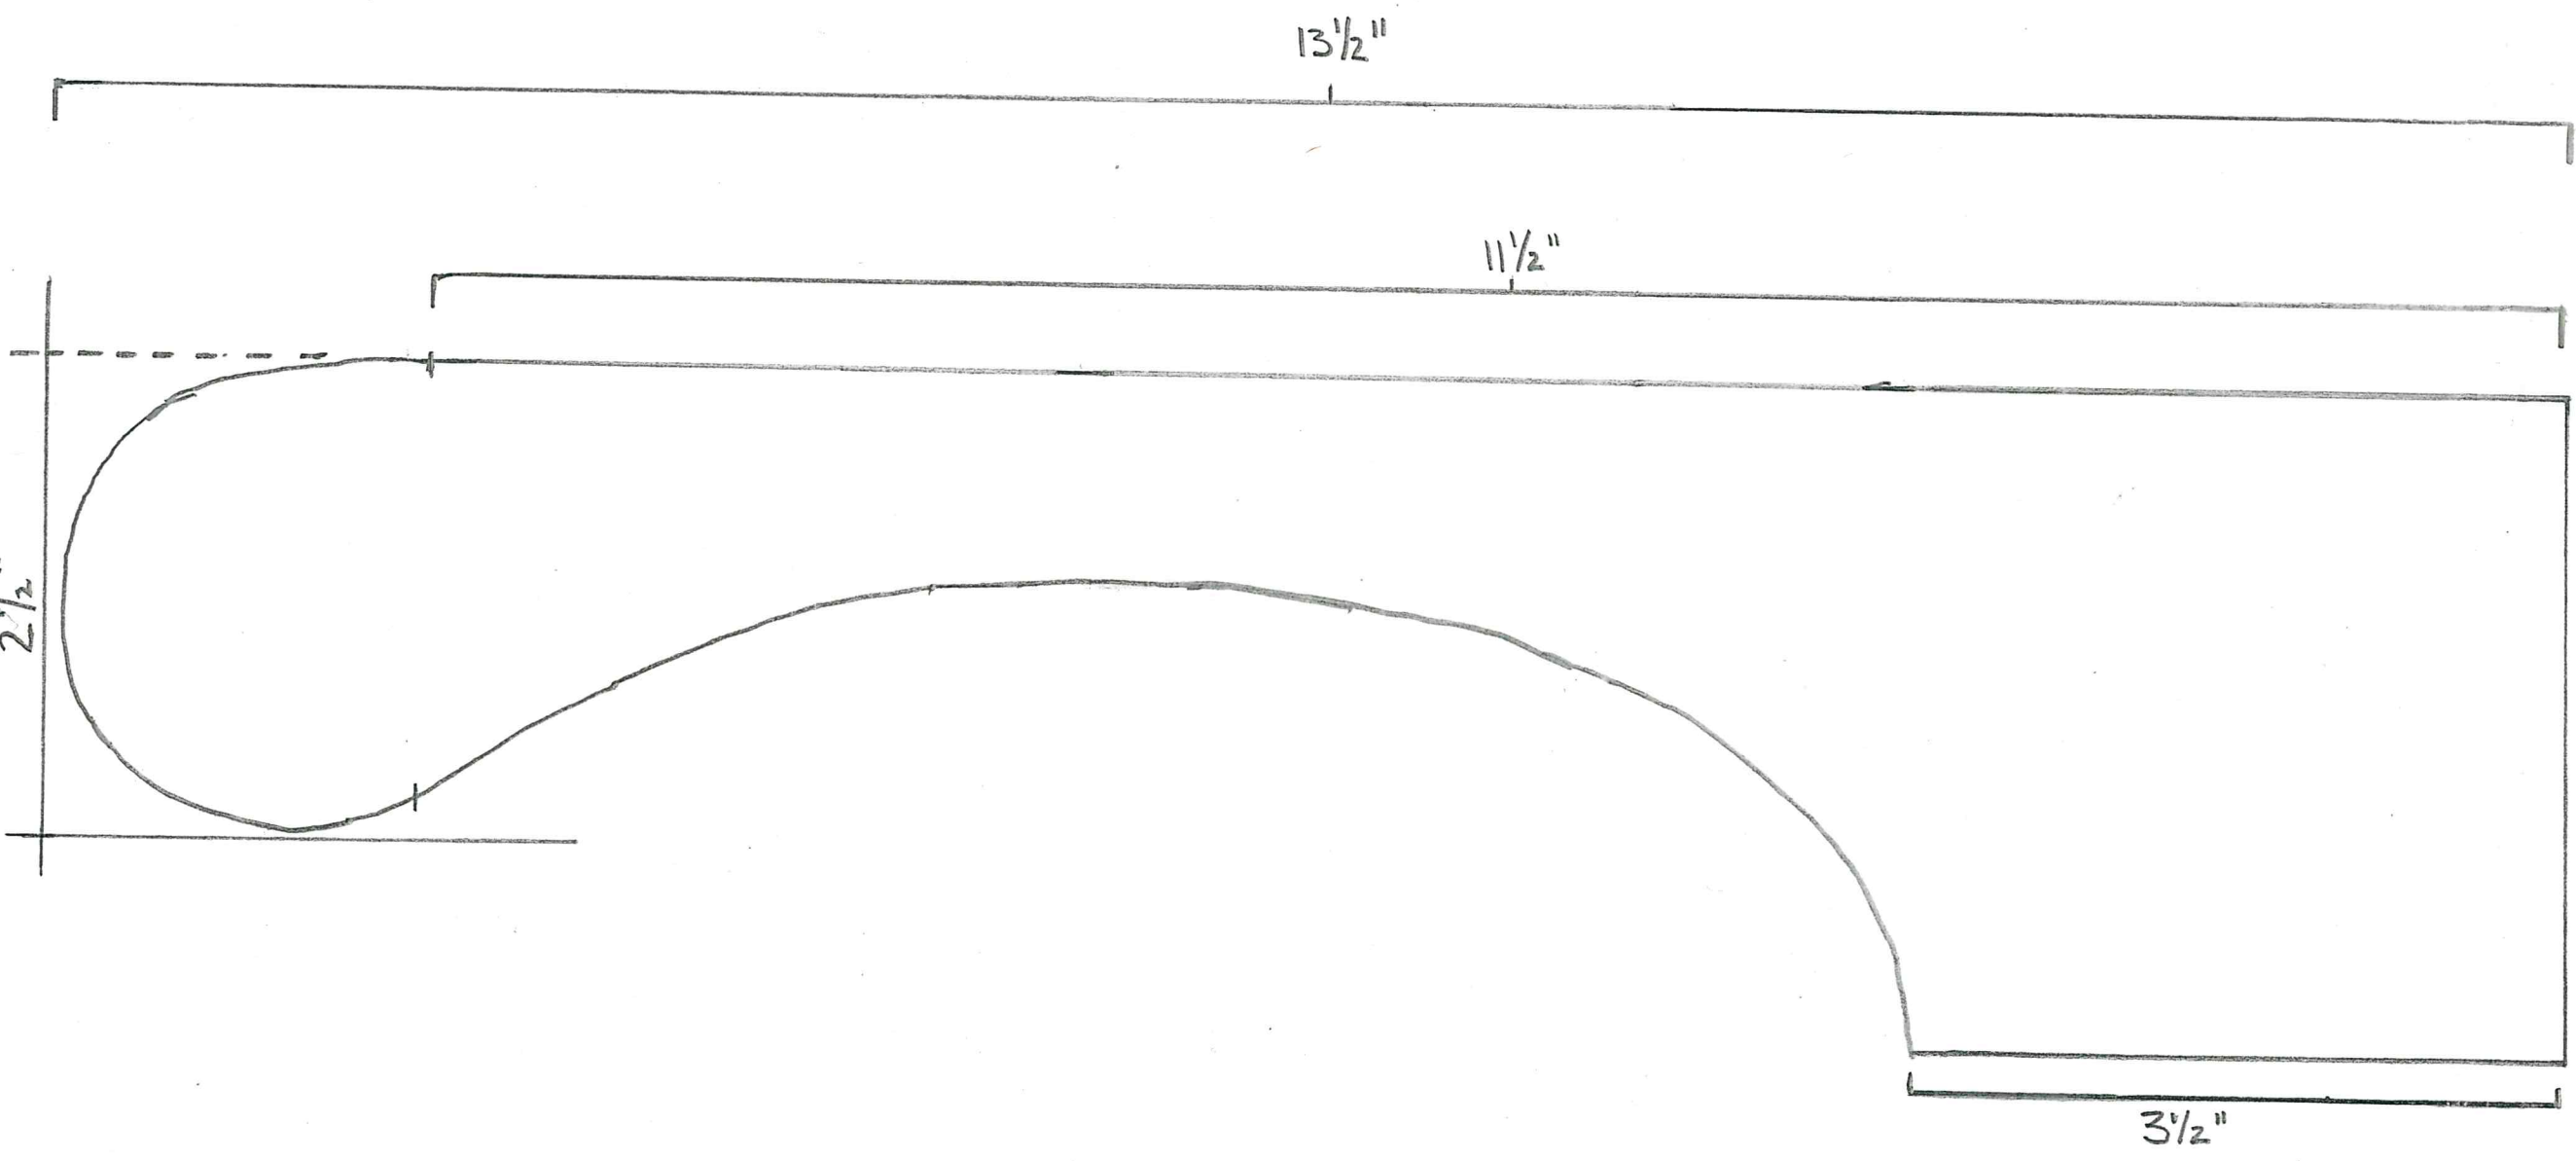

1. All parts cut from exterior grade treated 1x4 lumber (nominal 3/4" x 3 1/2")
2. Glue and galvanized finish nails at joints
3. Base leg can be made longer if deeper burial is required for stability
4. Painted with satin white spray paint interior/exterior grade

*SEE PAGE 2 for scale size
Template of top portion

*Drawn to Scale for Printing on legal size paper

GARDEN HOSE HOOK

© DUKES DECORLI